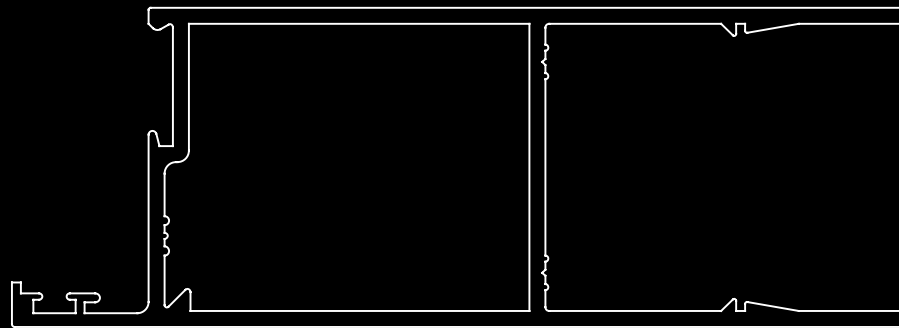

QRK-100
Wide Hinge / Lock Stile

QRK-110
Narrow Hinge / Lock Stile

QRK-101
Top / Bottom Rail

QRK-102
Door Bead

QRK-103
10mm Uni Cover

QRK-104
12mm Uni Cover

QRK-105
6mm Uni Cover

Distributed by: