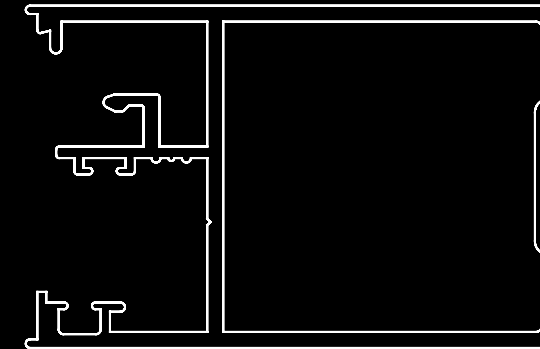

QRK-100
Wide Hinge / Lock Stile

QRK-110
Narrow Hinge / Lock Stile

QRK-101
Top / Bottom Rail

QRK-102
Door Bead

QRK-103
10mm Uni Cover

QRK-104
12mm Uni Cover

QRK-105
6mm Uni Cover

Distributed by: