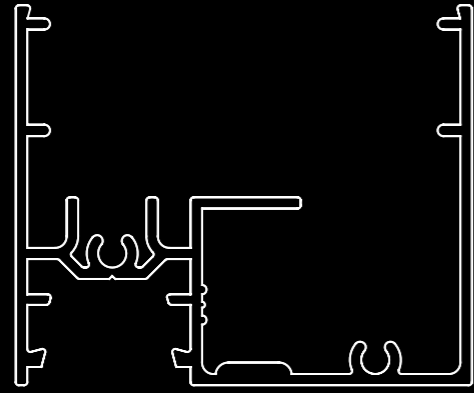

QRK

60x30MM CENTRE GLAZED

QRK-313
Door Frame / Mullion

QRK-307
Door Frame

QRK-301
Glazing Frame

QRK-302
Sill

QRK-303
Bead

QRK-304
Glazing Adaptor

QRK-305
Flat Filler

QRK-103
10mm Uni Cover

QRK-104
12mm Uni Cover

QRK-105
6mm Uni Cover

QRK-3035
35mm Door Stop

QRK-3040
40mm Door Stop

QRK-3045
45mm Door Stop

QRK-1050
Pocket Filler