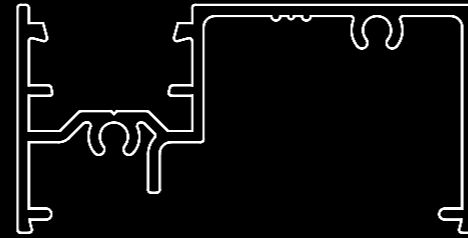

QRK

60x30MM CENTRE GLAZED

QRK-313
Door Frame / Mullion

QRK-307
Door Frame

QRK-301
Glazing Frame

QRK-302
Sill

QRK-303
Bead

QRK-304
Glazing Adaptor

QRK-305
Flat Filler

QRK-103
10mm Uni Cover

QRK-104
12mm Uni Cover

QRK-105
6mm Uni Cover

QRK-3035
35mm Door Stop

QRK-3040
40mm Door Stop

QRK-3045
45mm Door Stop

QRK-1050
Pocket Filler