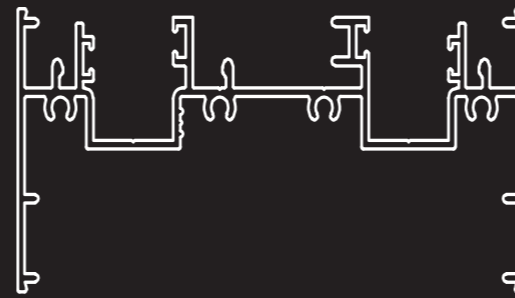

## 107x50MM DOUBLE GLAZED

QRK-200  
Door Frame

QRK-501  
Double Glazing Frame

QRK-502  
Double Glazing Sill

QRK-503  
Double Glazing Bead

QRK-504  
Double Glazing Adaptor

QRK-205  
Flat Filler

QRK-506  
Double Glazing Centre Cover