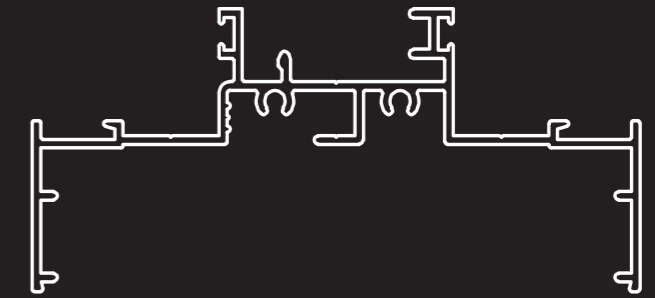

## 107x50MM DOUBLE GLAZED

QRK-200  
Door Frame

QRK-501  
Double Glazing Frame

QRK-502  
Double Glazing Sill

QRK-503  
Double Glazing Bead

QRK-504  
Double Glazing Adaptor

QRK-205  
Flat Filler

QRK-506  
Double Glazing Centre Cover

QRK-508  
10mm Cover

QRK-510  
12mm Cover

QRK-2035  
35mm Door Stop

QRK-2040  
40mm Door Stop

QRK-2045  
45mm Door Stop

QRK-2050  
50mm Door Stop

QRK-1050  
Pocket Filler

Distributed by: