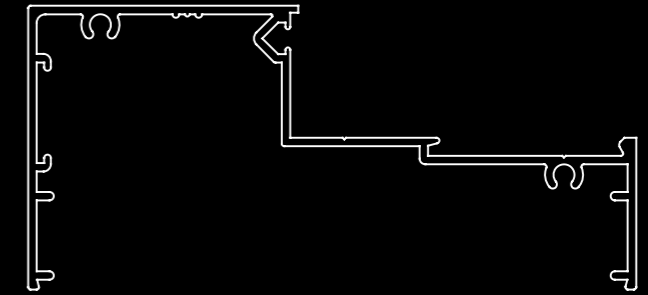

QRK

107x50mm CENTRE GLAZED SINGLE TONE

QRK-200
Door Frame

QRK-201
Single Tone Glazing Frame

QRK-202
Single Tone Sill

QRK-203
Sill Bead

QRK-204
Single Tone Glazing Adaptor

QRK-205
Flat Filler

QRK-208
10mm Cover

QRK-210
12mm Cover

QRK-211
6mm Cover

QRK-2035
35mm Door Stop

QRK-2040
40mm Door Stop

QRK-2045
45mm Door Stop

QRK-2050
50mm Door Stop

QRK-1050
Pocket Filler