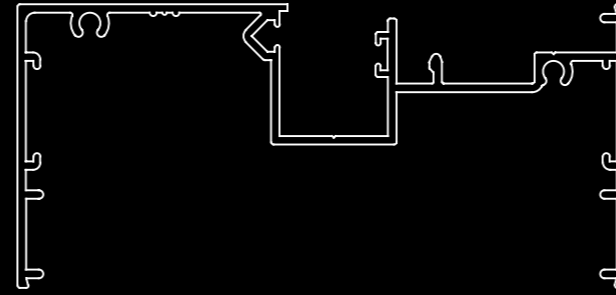

QRK

107x50mm CENTRE GLAZED SINGLE TONE

QRK-200
Door Frame

QRK-201
Single Tone Glazing Frame

QRK-202
Single Tone Sill

QRK-203
Sill Bead

QRK-204
Single Tone Glazing Adaptor

QRK-205
Flat Filler

QRK-208
10mm Cover

QRK-210
12mm Cover

QRK-211
6mm Cover

QRK-2035
35mm Door Stop

QRK-2040
40mm Door Stop

QRK-2045
45mm Door Stop

QRK-2050
50mm Door Stop

QRK-1050
Pocket Filler