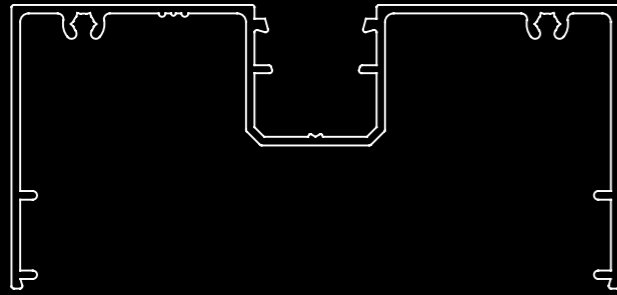

QRK

107x50mm CENTRE GLAZED SINGLE TONE

QRK-200
Door Frame

QRK-201
Single Tone Glazing Frame

QRK-202
Single Tone Sill

QRK-203
Sill Bead

QRK-204
Single Tone Glazing Adaptor

QRK-205
Flat Filler

QRK-208
10mm Cover

QRK-210
12mm Cover

QRK-211
6mm Cover

QRK-2035
35mm Door Stop

QRK-2040
40mm Door Stop

QRK-2045
45mm Door Stop

QRK-2050
50mm Door Stop

QRK-1050
Pocket Filler