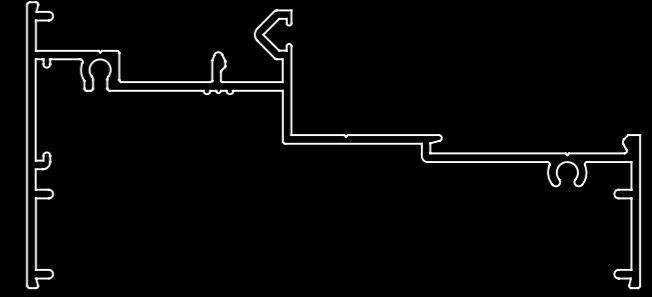

QRK

107x50mm CENTRE GLAZED MULTI TONE

QRK-200
Door Frame

QRK-221
Multi Tone Glazing Frame

QRK-222
Multi Tone Sill

QRK-203
Sill Bead

QRK-224
Multi Tone Glazing Adaptor

QRK-205
Flat Filler

QRK-208
10mm Cover

QRK-210
12mm Cover

QRK-211
6mm Cover

QRK-2035
35mm Door Stop

QRK-2040
40mm Door Stop

QRK-2045
45mm Door Stop

QRK-2050
50mm Door Stop

QRK-1050
Pocket Filler