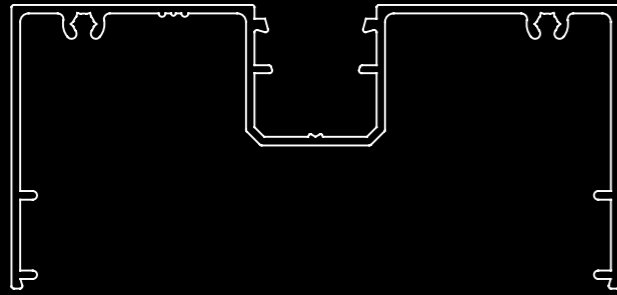

QRK

107x50mm CENTRE GLAZED MULTI TONE

QRK-200
Door Frame

QRK-221
Multi Tone Glazing Frame

QRK-222
Multi Tone Sill

QRK-203
Sill Bead

QRK-224
Multi Tone Glazing Adaptor

QRK-205
Flat Filler

QRK-208
10mm Cover

QRK-210
12mm Cover

QRK-211
6mm Cover

QRK-2035
35mm Door Stop

QRK-2040
40mm Door Stop

QRK-2045
45mm Door Stop

QRK-2050
50mm Door Stop

QRK-1050
Pocket Filler