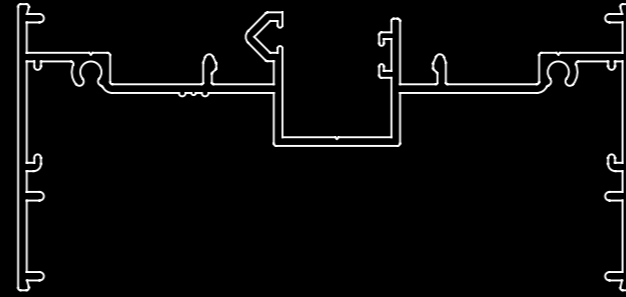

QRK

107x50mm CENTRE GLAZED MULTI TONE

QRK-200
Door Frame

QRK-221
Multi Tone Glazing Frame

QRK-222
Multi Tone Sill

QRK-203
Sill Bead

QRK-224
Multi Tone Glazing Adaptor

QRK-205
Flat Filler

QRK-208
10mm Cover

QRK-210
12mm Cover

QRK-211
6mm Cover

QRK-2035
35mm Door Stop

QRK-2040
40mm Door Stop

QRK-2045
45mm Door Stop

QRK-2050
50mm Door Stop

QRK-1050
Pocket Filler